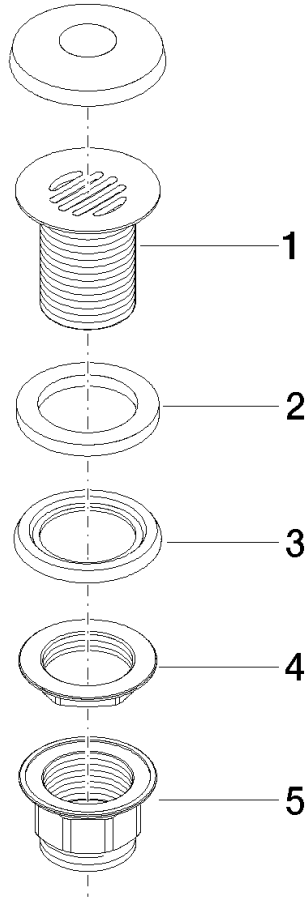

10 110 970

Fits: IMO, LULU, MADISON, MEM, TARA,  
CL.1, LISSÉ, VAIA, META, CYO

	Brushed Bronze	10 110 970-42
	Chrome	10 110 970-00
	Brushed Platinum	10 110 970-06
	Platinum	10 110 970-08
	Durabross (23kt Gold)	10 110 970-09
	Dark Chrome	10 110 970-19
	Light Gold	10 110 970-26
	Brushed Light Gold	10 110 970-27
	Brushed Durabross (23kt Gold)	10 110 970-28
	Matte Black	10 110 970-33
	Brushed Champagne (22kt Gold)	10 110 970-46
	Champagne (22kt Gold)	10 110 970-47
	Brushed Chrome	10 110 970-93
	Brushed Dark Platinum	10 110 970-99

## Grated waste 1 1/4" - Brushed Bronze

---

IMO

10 110 970

Only suitable for sinks without an overflow.

10 110 970

10 110 970

Parts for other finishes can be found here: [Chrome](#)

Spare parts list

No.	Item Number	Name	Quantity used	Delivery time
1	09 11 01 025-42	cup	1	60
2	09 14 05 039 90	seal	1	2
3	09 14 03 025 90	seal	1	2
4	09 23 10 017 90	nut	1	2
5	09 23 10 020-42	nut	1	60